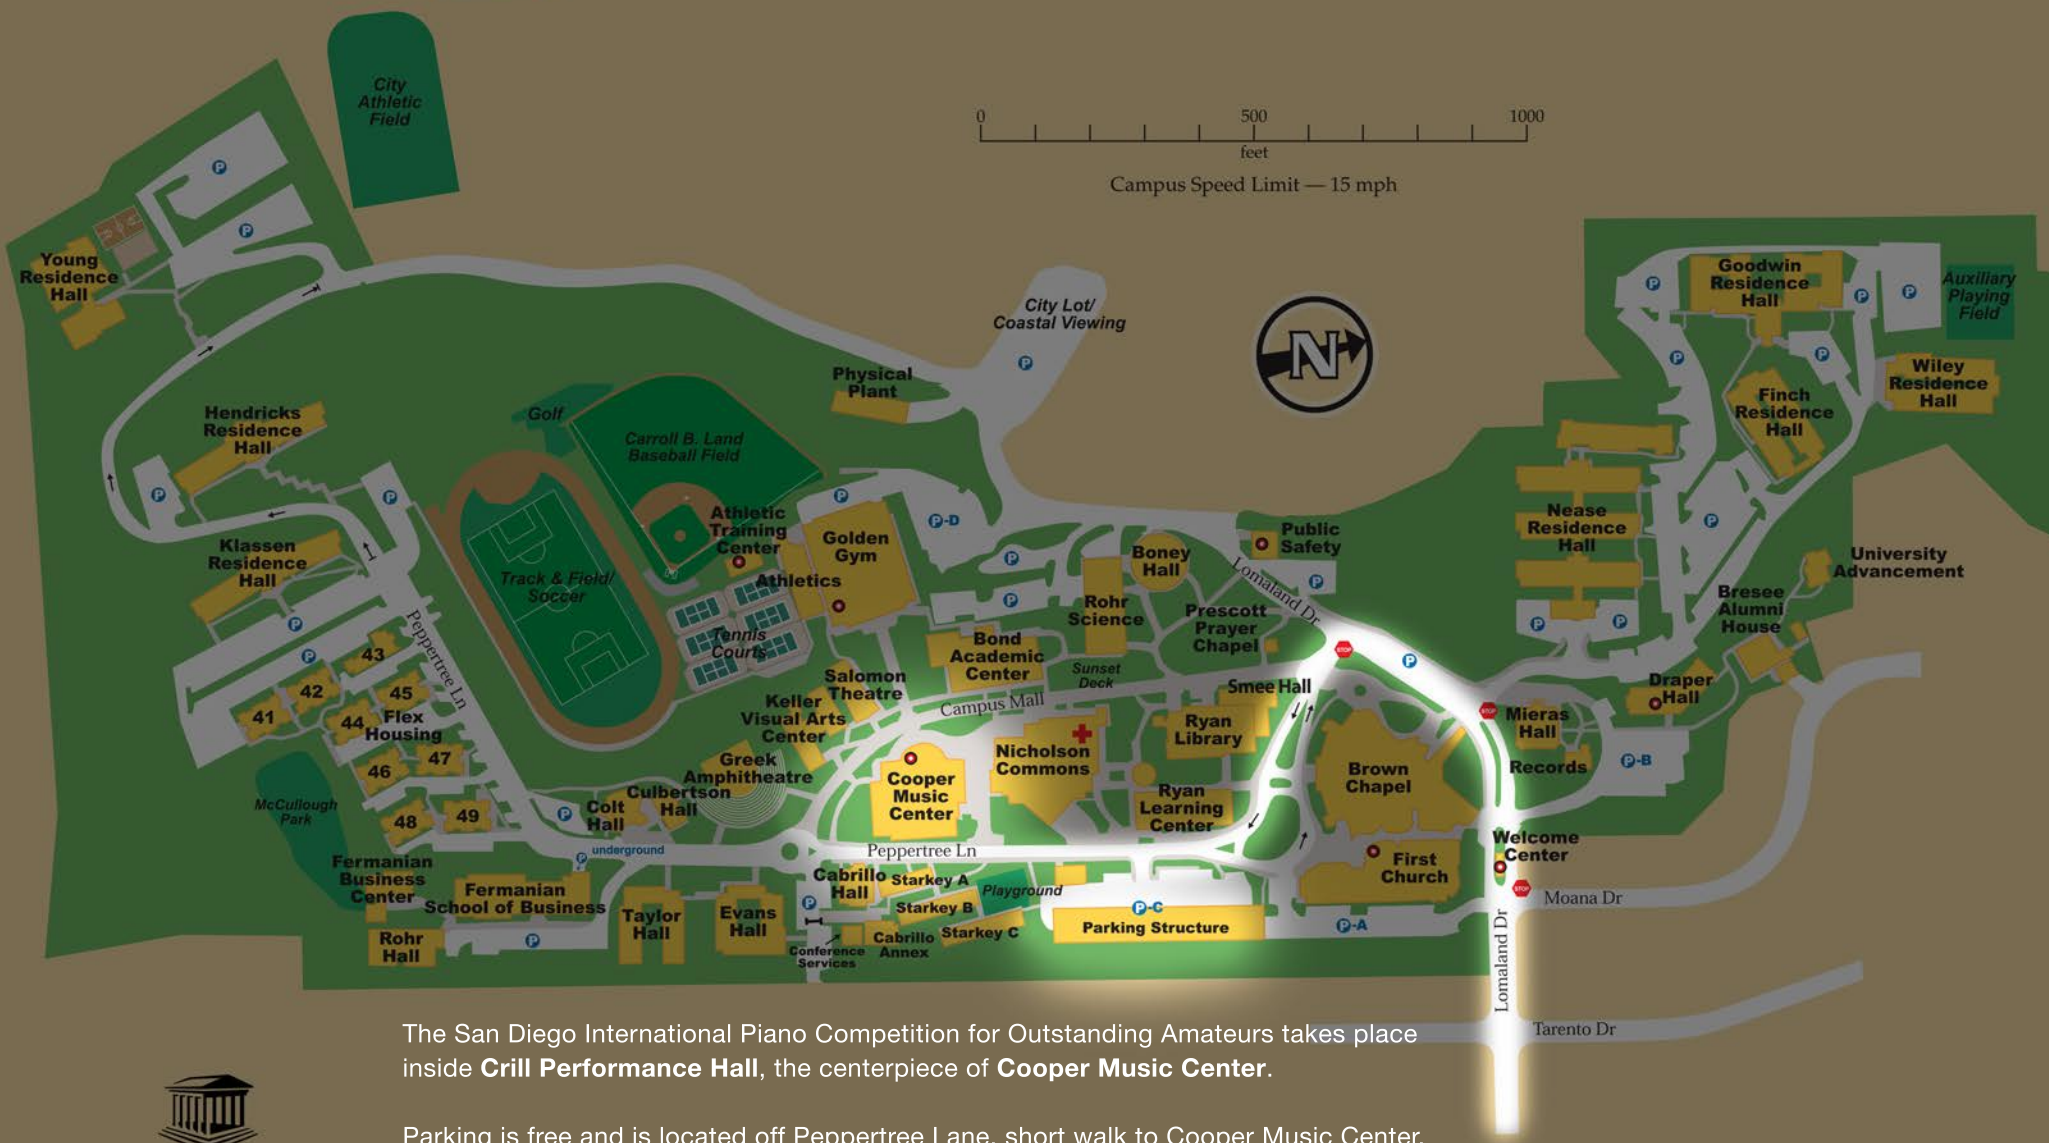

Pacific Ocean

Campus Speed Limit — 15 mph

The San Diego International Piano Competition for Outstanding Amateurs takes place inside **Crill Performance Hall**, the centerpiece of **Cooper Music Center**.

Parking is free and is located off Peppertree Lane, short walk to Cooper Music Center.

**POINT LOMA**  
NAZARENE UNIVERSITY

3900 Lomaland Drive · San Diego, CA 92106  
tel: (619) 849-2200 · fyi@pointloma.edu  
www.pointloma.edu

 =  An automated external defibrillator (AED) is a portable automatic device used to restore normal heart rhythm to patients in cardiac arrest.

 = Parking